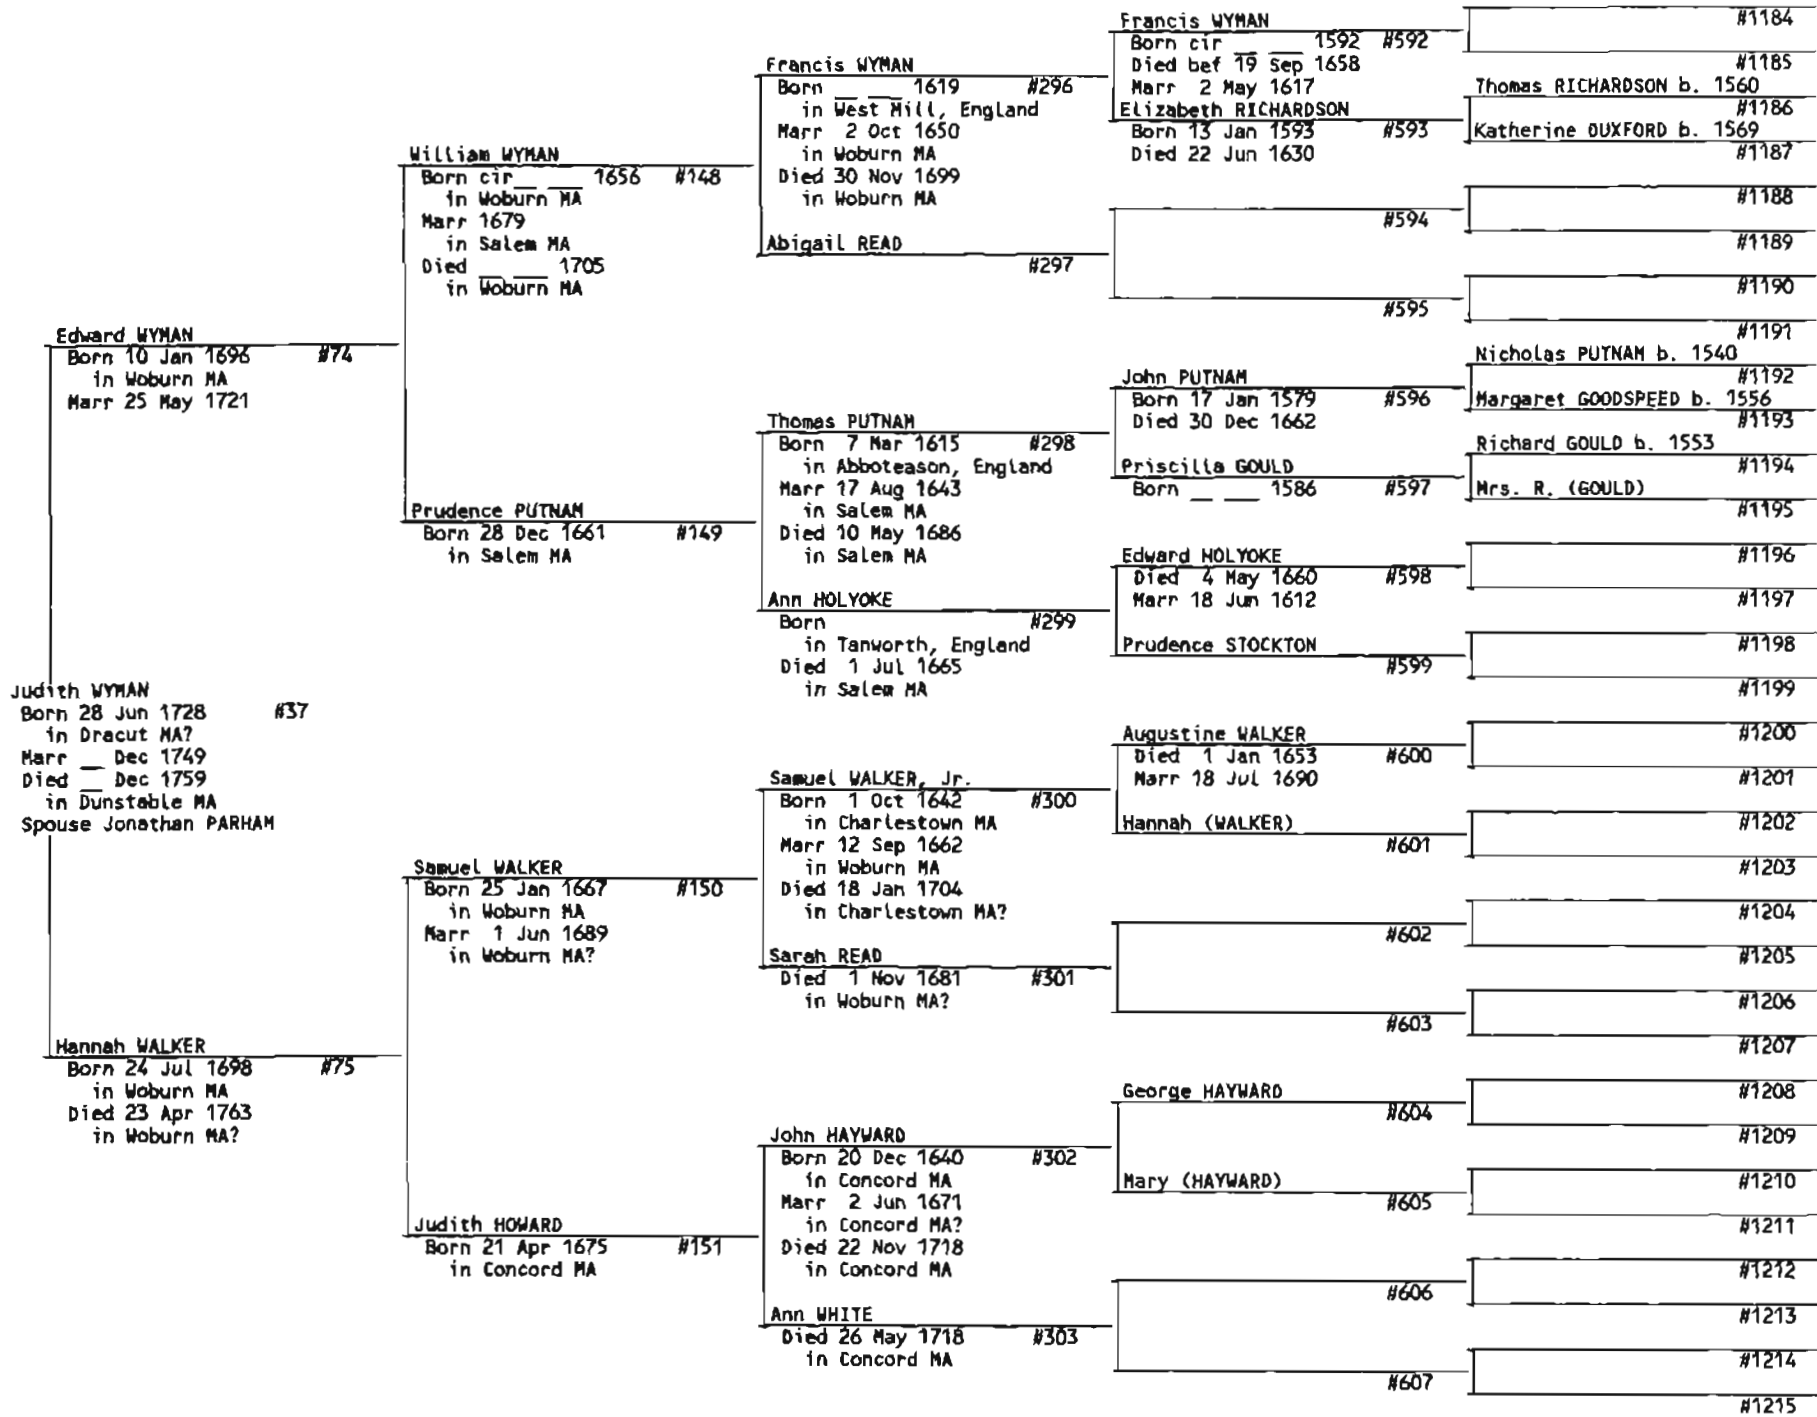

Ancestors of
Ernest G. Sherburne
of
Pelham, New Hampshire

by Arthur E. Sherburne
Hollis, NH
1996

		Ezekiel RICHARDSON Died 21 Oct 1647 #560 Marr ___ 1631	Thomas RICHARDSON b. 1560 #1120 Katherine DUXFORD b. 1569 #1121
	Capt. Josiah RICHARDSON Marr 6 Jun 1659 #280 in Concord MA Died 22 Jul 1695 in Chelmsford MA	Susannah BRADFORD #561	#1122 #1123
Lieut. Josiah RICHARDSON Born 18 May 1665 #140 in Chelmsford MA Marr 14 Dec 1687 Died 17 Oct 1711	Remembrance UNDERWOOD Born 25 Feb 1640 #281 in Concord MA Died 20 Feb 1719 in Chelmsford MA	William UNDERWOOD #562 Sarah #563	#1124 #1125 #1126 #1127
Capt. William RICHARDSON Born 19 Sep 1701 #70 in Chelmsford MA Marr ___ 1722 Died cir ___ 1776 in Chelmsford MA	Robert PARRISH Born cir ___ 1635 #282 Died cir 1 Sep 1709 in Chelsea MA	#564 #565	#1128 #1129 #1130
Mary PARRISH Born 5 Jan 1668 #141 in Groton MA Died 25 Apr 1743	Mary CRISPE Born 20 May 1636 #283 in Watertown MA	Benjamin CRISPE #566 Bridget #567	#1131 #1132 #1133 #1134 #1135
Mary RICHARDSON Born 18 Apr 1728 #35 Marr ___ 1745 Died 25 Apr 1806 in Tyngsborough MA Spouse Capt. Reuben BUTTERFIELD	Edward COLBURN Born ___ 1618 #284 Died ___ 1712	#568 #569	#1136 #1137 #1138 #1139
Daniel COLBURN Born ___ 1654 #142 in Ipswich MA Marr 18 Jun 1685 in Concord MA? Died 1 Aug 1712 in Dracut MA?	Hannah ROLFE #285	#570 #571	#1140 #1141 #1142 #1143
Elizabeth COLBURN #71	Robert BLOOD Marr 8 Apr 1653 #286 in Concord MA?	#572 #573	#1144 #1145 #1146 #1147
Sarah BLOOD Born 1 Aug 1658 #143 in Concord MA Died 1 Jun 1741	Elizabeth WILLARD Died 29 Aug 1690 #287 in Concord MA?	Maj. Simon WILLARD #574 Mrs. S. (WILLARD) #575	#1148 #1149 #1150 #1151