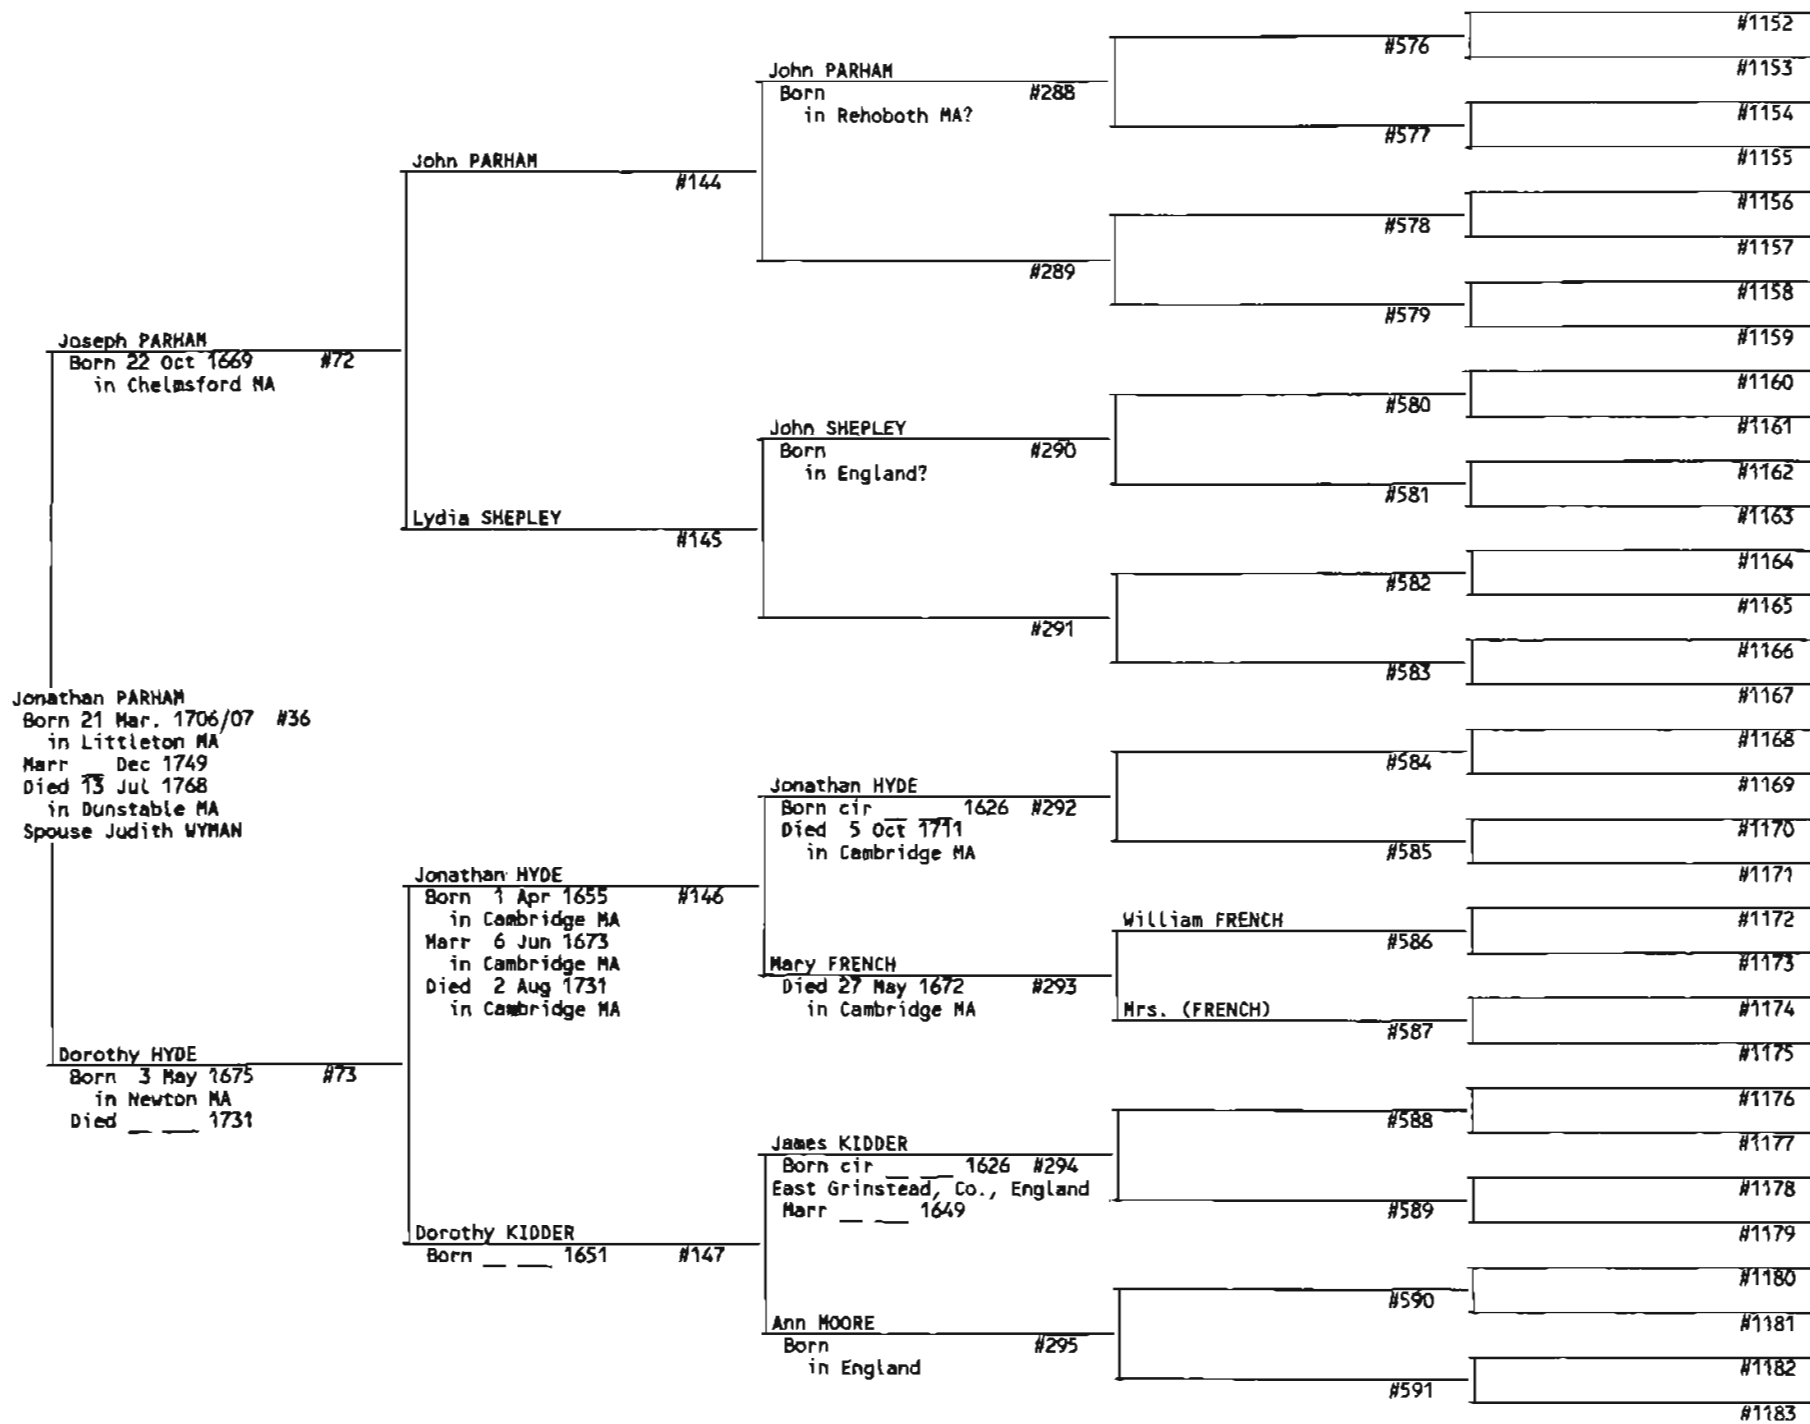

			Nathaniel MERRILL	#1216
		Abel MERRILL	Mary BLACKSOLL	#1217
				#1218
				#1219
				#1220
				#1221
			John WHEELER	#1222
			Mrs. J. (WHEELER)	#1223
				#1224
				#1225
				#1226
				#1227
				#1228
				#1229
				#1230
				#1231
				#1232
				#1233
				#1234
				#1235
				#1236
				#1237
				#1238
				#1239
				#1240
				#1241
				#1242
				#1243
				#1244
				#1245
				#1246
				#1247