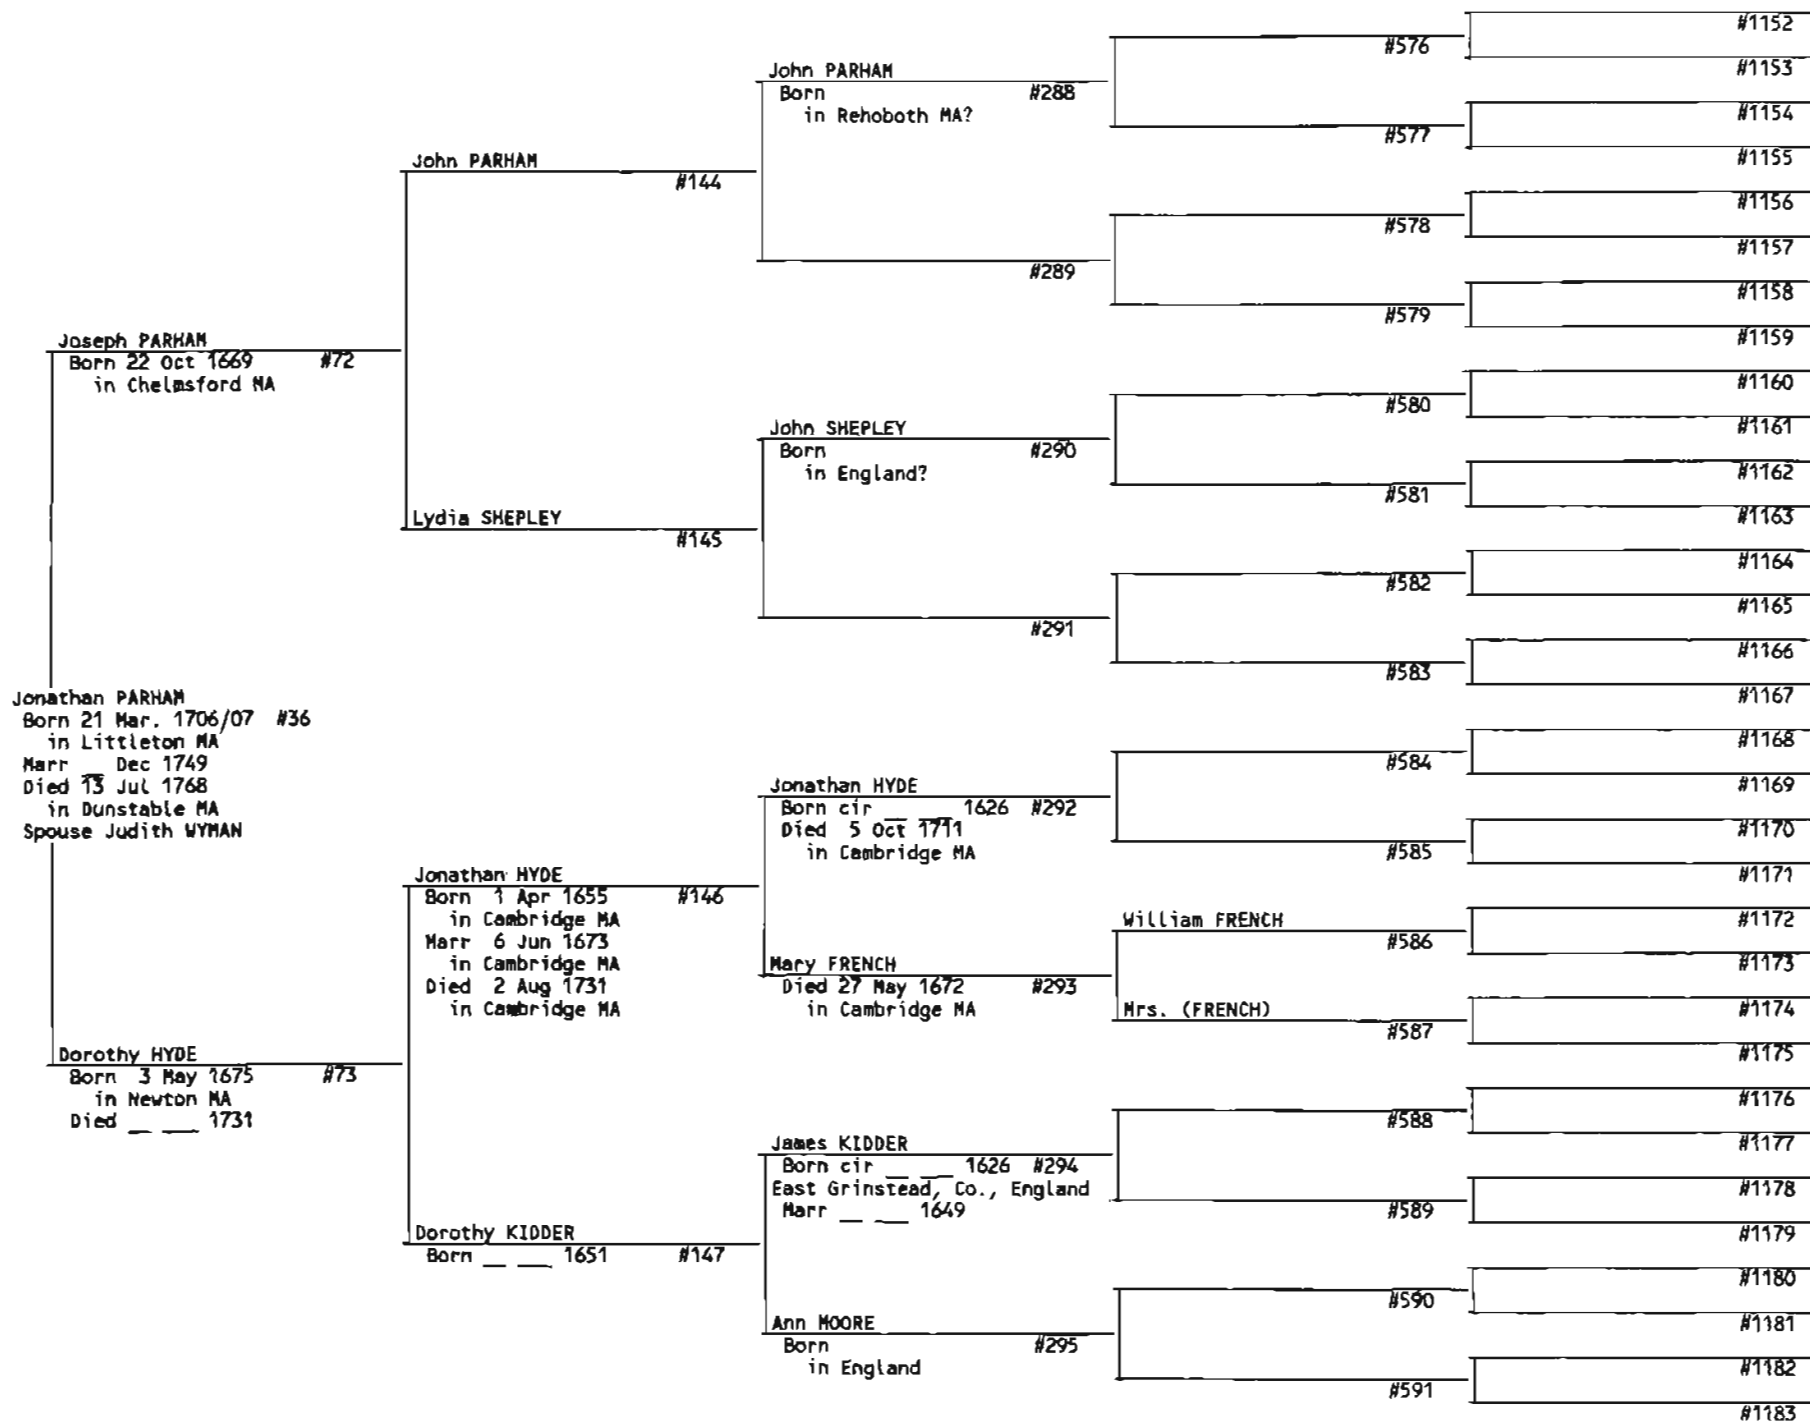

Ancestors of
Ernest G. Sherburne
of
Pelham, New Hampshire

by Arthur E. Sherburne
Hollis, NH
1996

		Ezekiel RICHARDSON Died 21 Oct 1647 #560 Marr ___ 1631	Thomas RICHARDSON b. 1560 #1120 Katherine DUXFORD b. 1569 #1121
	Capt. Josiah RICHARDSON Marr 6 Jun 1659 #280 in Concord MA Died 22 Jul 1695 in Chelmsford MA	Susannah BRADFORD #561	#1122 #1123
Lieut. Josiah RICHARDSON Born 18 May 1665 #140 in Chelmsford MA Marr 14 Dec 1687 Died 17 Oct 1711	Remembrance UNDERWOOD Born 25 Feb 1640 #281 in Concord MA Died 20 Feb 1719 in Chelmsford MA	William UNDERWOOD #562 Sarah #563	#1124 #1125 #1126 #1127
Capt. William RICHARDSON Born 19 Sep 1701 #70 in Chelmsford MA Marr ___ 1722 Died cir ___ 1776 in Chelmsford MA	Robert PARRISH Born cir ___ 1635 #282 Died cir 1 Sep 1709 in Chelsea MA	#564 #565	#1128 #1129 #1130
Mary PARRISH Born 5 Jan 1668 #141 in Groton MA Died 25 Apr 1743	Mary CRISPE Born 20 May 1636 #283 in Watertown MA	Benjamin CRISPE #566 Bridget #567	#1131 #1132 #1133 #1134 #1135
Mary RICHARDSON Born 18 Apr 1728 #35 Marr ___ 1745 Died 25 Apr 1806 in Tyngsborough MA Spouse Capt. Reuben BUTTERFIELD	Edward COLBURN Born ___ 1618 #284 Died ___ 1712	#568 #569	#1136 #1137 #1138 #1139
Daniel COLBURN Born ___ 1654 #142 in Ipswich MA Marr 18 Jun 1685 in Concord MA? Died 1 Aug 1712 in Dracut MA?	Hannah ROLFE #285	#570 #571	#1140 #1141 #1142 #1143
Elizabeth COLBURN #71	Robert BLOOD Marr 8 Apr 1653 #286 in Concord MA?	#572 #573	#1144 #1145 #1146 #1147
Sarah BLOOD Born 1 Aug 1658 #143 in Concord MA Died 1 Jun 1741	Elizabeth WILLARD Died 29 Aug 1690 #287 in Concord MA?	Maj. Simon WILLARD #574 Mrs. S. (WILLARD) #575	#1148 #1149 #1150 #1151