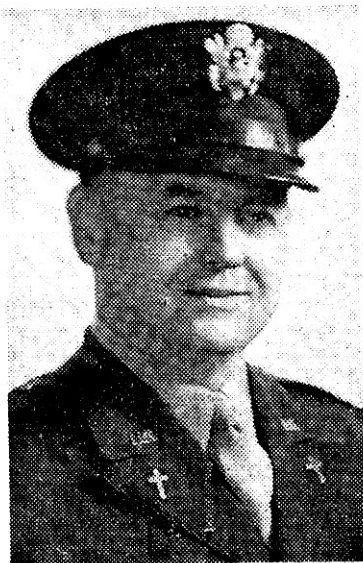

Former Pelham Pastor Dies

30

MAY 17

Rev. Claude E. Adams
Stricken During Conference

PELHAM, N. H.—Rev. Claude E. Adams died in Littleton, N. H., yesterday.

Rev. Mr. Adams was currently serving as pastor of the Methodist church in Littleton, and was stricken ill last week while attending the New Hampshire Methodist conference in Groveton.

He served as pastor of the First Congregational church in

Rev. Claude E. Adams

Pelham Center from September, 1929, to September, 1933. After leaving Pelham, he filled pulpits in Epping, N. H., Lawrence, Mass., and Nashua, N. H. He enlisted in the U. S. Army as a chaplain and on his discharge was assigned to Peterboro, N. H., and thence to Littleton.

Surviving him are his wife, Mrs. Harriet Adams; a daughter, Mrs. Esther Dolan of Lawrence, Mass., and a son, Charles, of Littleton.

Funeral services will be held Saturday morning in Fairmount, Indiana.